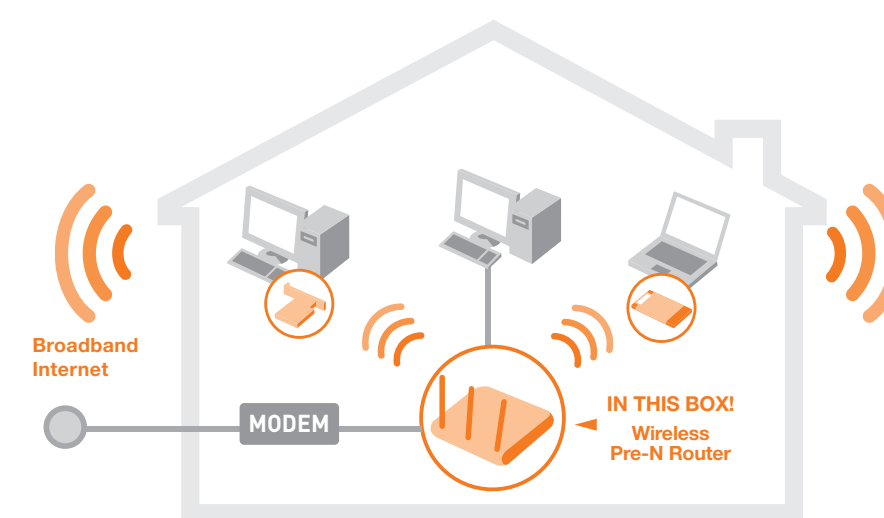

Share your broadband Internet access!

Here's how it works

Network Security

Enhanced Firewall Included